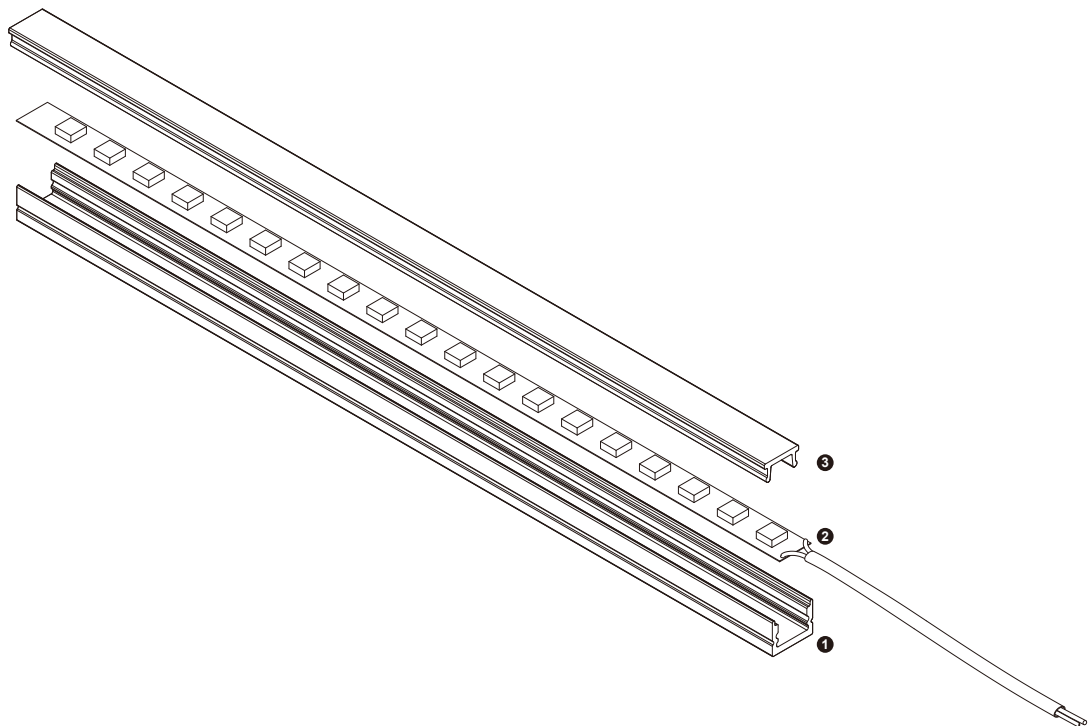

## Aluminium LED Profile LW-AS9-6

	Name	Code	Material	Color	Other
①	Aluminum Profile	AS9-6	Aluminum	Silver / White / Black / RAL color	-
②	LED strip	-	-	-	MAX. 9.6W/m

### ③ Optional Diffuser(PC)

Color	Light Transmittance	Code
Opal	45%	AS9-O
Black	24%	AS9-B